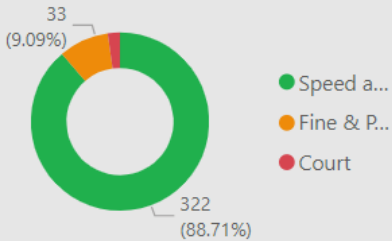

• CSEO – Devizes Area Board - 1 January 2023 to 22 August 2024

CSEO Activity Dashboard

Outcomes are dependent on previous convictions and history

322.00
No. Speed awareness co...

33.00
No. Fine & Points

8.00
No. Court

64
No. of Locations

Location	Year	Month	Speed awareness course	Fine & Points	Court	CPT	Area Board
Avebury Sports and Social Club	2024	February	30.00	5.00	5.00	Devizes	Devizes
Rowde - Outside School	2023	November	21.00	1.00	0.00	Devizes	Devizes
Swindon Queens Drive adjacent with Cambridge Close	2024	June	21.00	5.00	0.00	Swindon	Devizes
Avebury Sports and Social Club	2024	March	19.00	2.00		Devizes	Devizes
Rowde - Outside School	2023	October	16.00	0.00	0.00	Devizes	Devizes
Seend Bus stop opposite the Lye	2024	April	15.00	1.00	0.00	Devizes	Devizes
Rowde High Street Rowde outside Primary School	2024	July	12.00	0.00	0.00	Devizes	Devizes
Seend Bus stop opposite the Lye	2024	July	12.00	0.00	0.00	Devizes	Devizes
Avebury Manor	2024	April	11.00	0.00	0.00	Devizes	Devizes
Avebury Sports and Social Club	2024	May	11.00	2.00	0.00	Devizes	Devizes
Devizes - Brickley Lane Brickley Lane, near Roseland Avenue	2024	March	9.00	0.00	0.00	Devizes	Devizes
Rowde Marsh Lane - southerly limit of village	2024	April	8.00	2.00	0.00	Devizes	Devizes
Seend Highstreet A361 Adjacent to Meadows	2024	August	8.00	2.00	0.00	Devizes	Devizes
Total			322.00	33.00	8.00		

Activity by Area Board

Activity by CPT

Outcomes