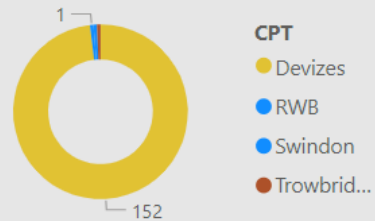

Activity by CPT