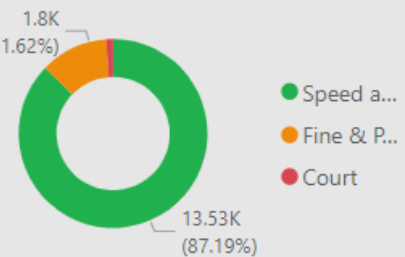

• CSEO – Dashboard – 1 January 2023 to 22 August 2024

CSEO Activity Dashboard

Outcomes are dependent on previous convictions and history

13,530.00
No. Speed awareness co...

1,803.00
No. Fine & Points

184.00
No. Court

909
No. of Locations

Location	Year	Month	Speed awareness course	Fine & Points	Court	CPT	Area Board
Swindon - Thamesdown Drive	2023	December	251.00	54.00	0.00	Swindon	Swindon
Swindon Queens Drive adjacent with Cambridge Close	2024	April	151.00	26.00	0.00	Swindon	Swindon
Shaw and Whitley - A365 Folly Lane	2023	November	129.00	15.00	0.00	Trowbridge	Melksham
Swindon - Thamesdown Drive	2024	May	116.00	25.00	1.00	Swindon	Swindon
Swindon Marlborough Road	2024	May	113.00	6.00	1.00	Swindon	Swindon
Wilton - The Avenue	2024	May	112.00	30.00	9.00	Salisbury	South West W
Swindon - Thamesdown Drive	2024	January	103.00	16.00	0.00	Swindon	Swindon
Wilton - The Avenue	2023	August	102.00	31.00	4.00	Salisbury	South West W
Swindon Marlborough Road	2024	June	99.00	12.00	0.00	Swindon	Swindon
Harnham - Lime Kiln Way	2023	November	97.00	11.00	0.00	Salisbury	Salisbury
Cholderton - Church Lane	2023	March	95.00	4.00	1.00	Amesbury	South West W
Swindon - Thamesdown Drive	2024	March	94.00	23.00	0.00	Swindon	Swindon
Swindon Queens Drive (A4259)	2024	June	91.00	15.00	1.00	Swindon	Swindon
Swindon Queens Drive adjacent with	2024	March	90.00	13.00	1.00	Swindon	Swindon
Total			13,530.00	1,803.00	184.00		

Activity by Area Board

Activity by CPT

Outcomes