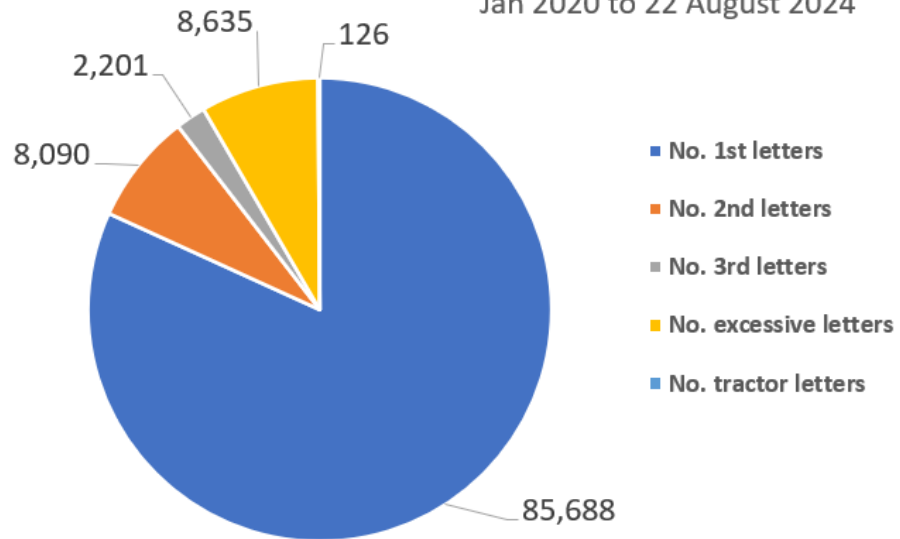

• CSW Devizes area - Data since July 2020 to 22 August 2024

Team	No. 1st letters	No. 2nd letters	No. 3rd letters	No. excessive letters	No. tractor letters	Total letters	No. of watches	Average speeders %
Devizes - Brickley Lane	47	3	0	12	0	62	11	5.7%
Great Cheverell	851	109	49	471	1	1481	161	8.9%
Market Lavington	52	4	3	2	0	61	20	1.3%
Rowde	343	16	3	11	0	373	47	5.2%
Seend	297	24	6	4	0	331	80	1.0%
Worton	1564	95	13	40	1	1713	450	1.3%
Grand Total	3154	251	74	540	2	4021	769	3.9%

Total of all CSW letters
Jan 2020 to 22 August 2024