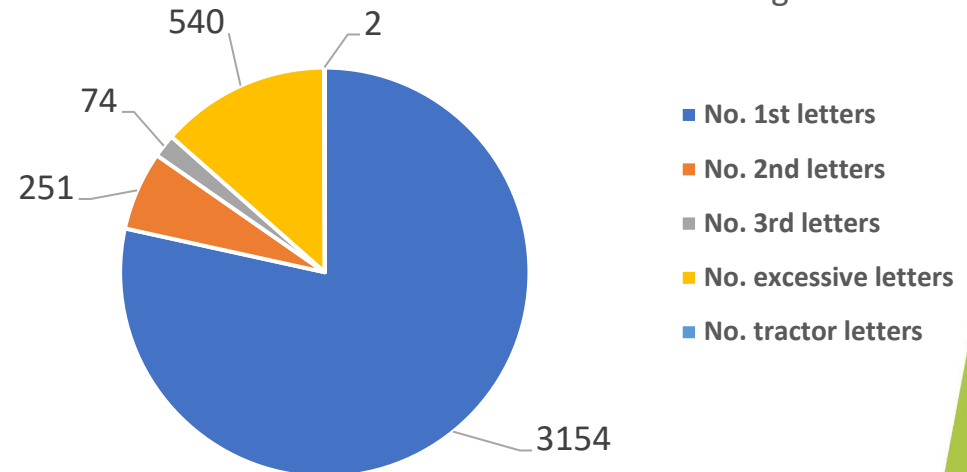

Total of all CSW letters for Devizes
Jan 2020 to 22 August 2024